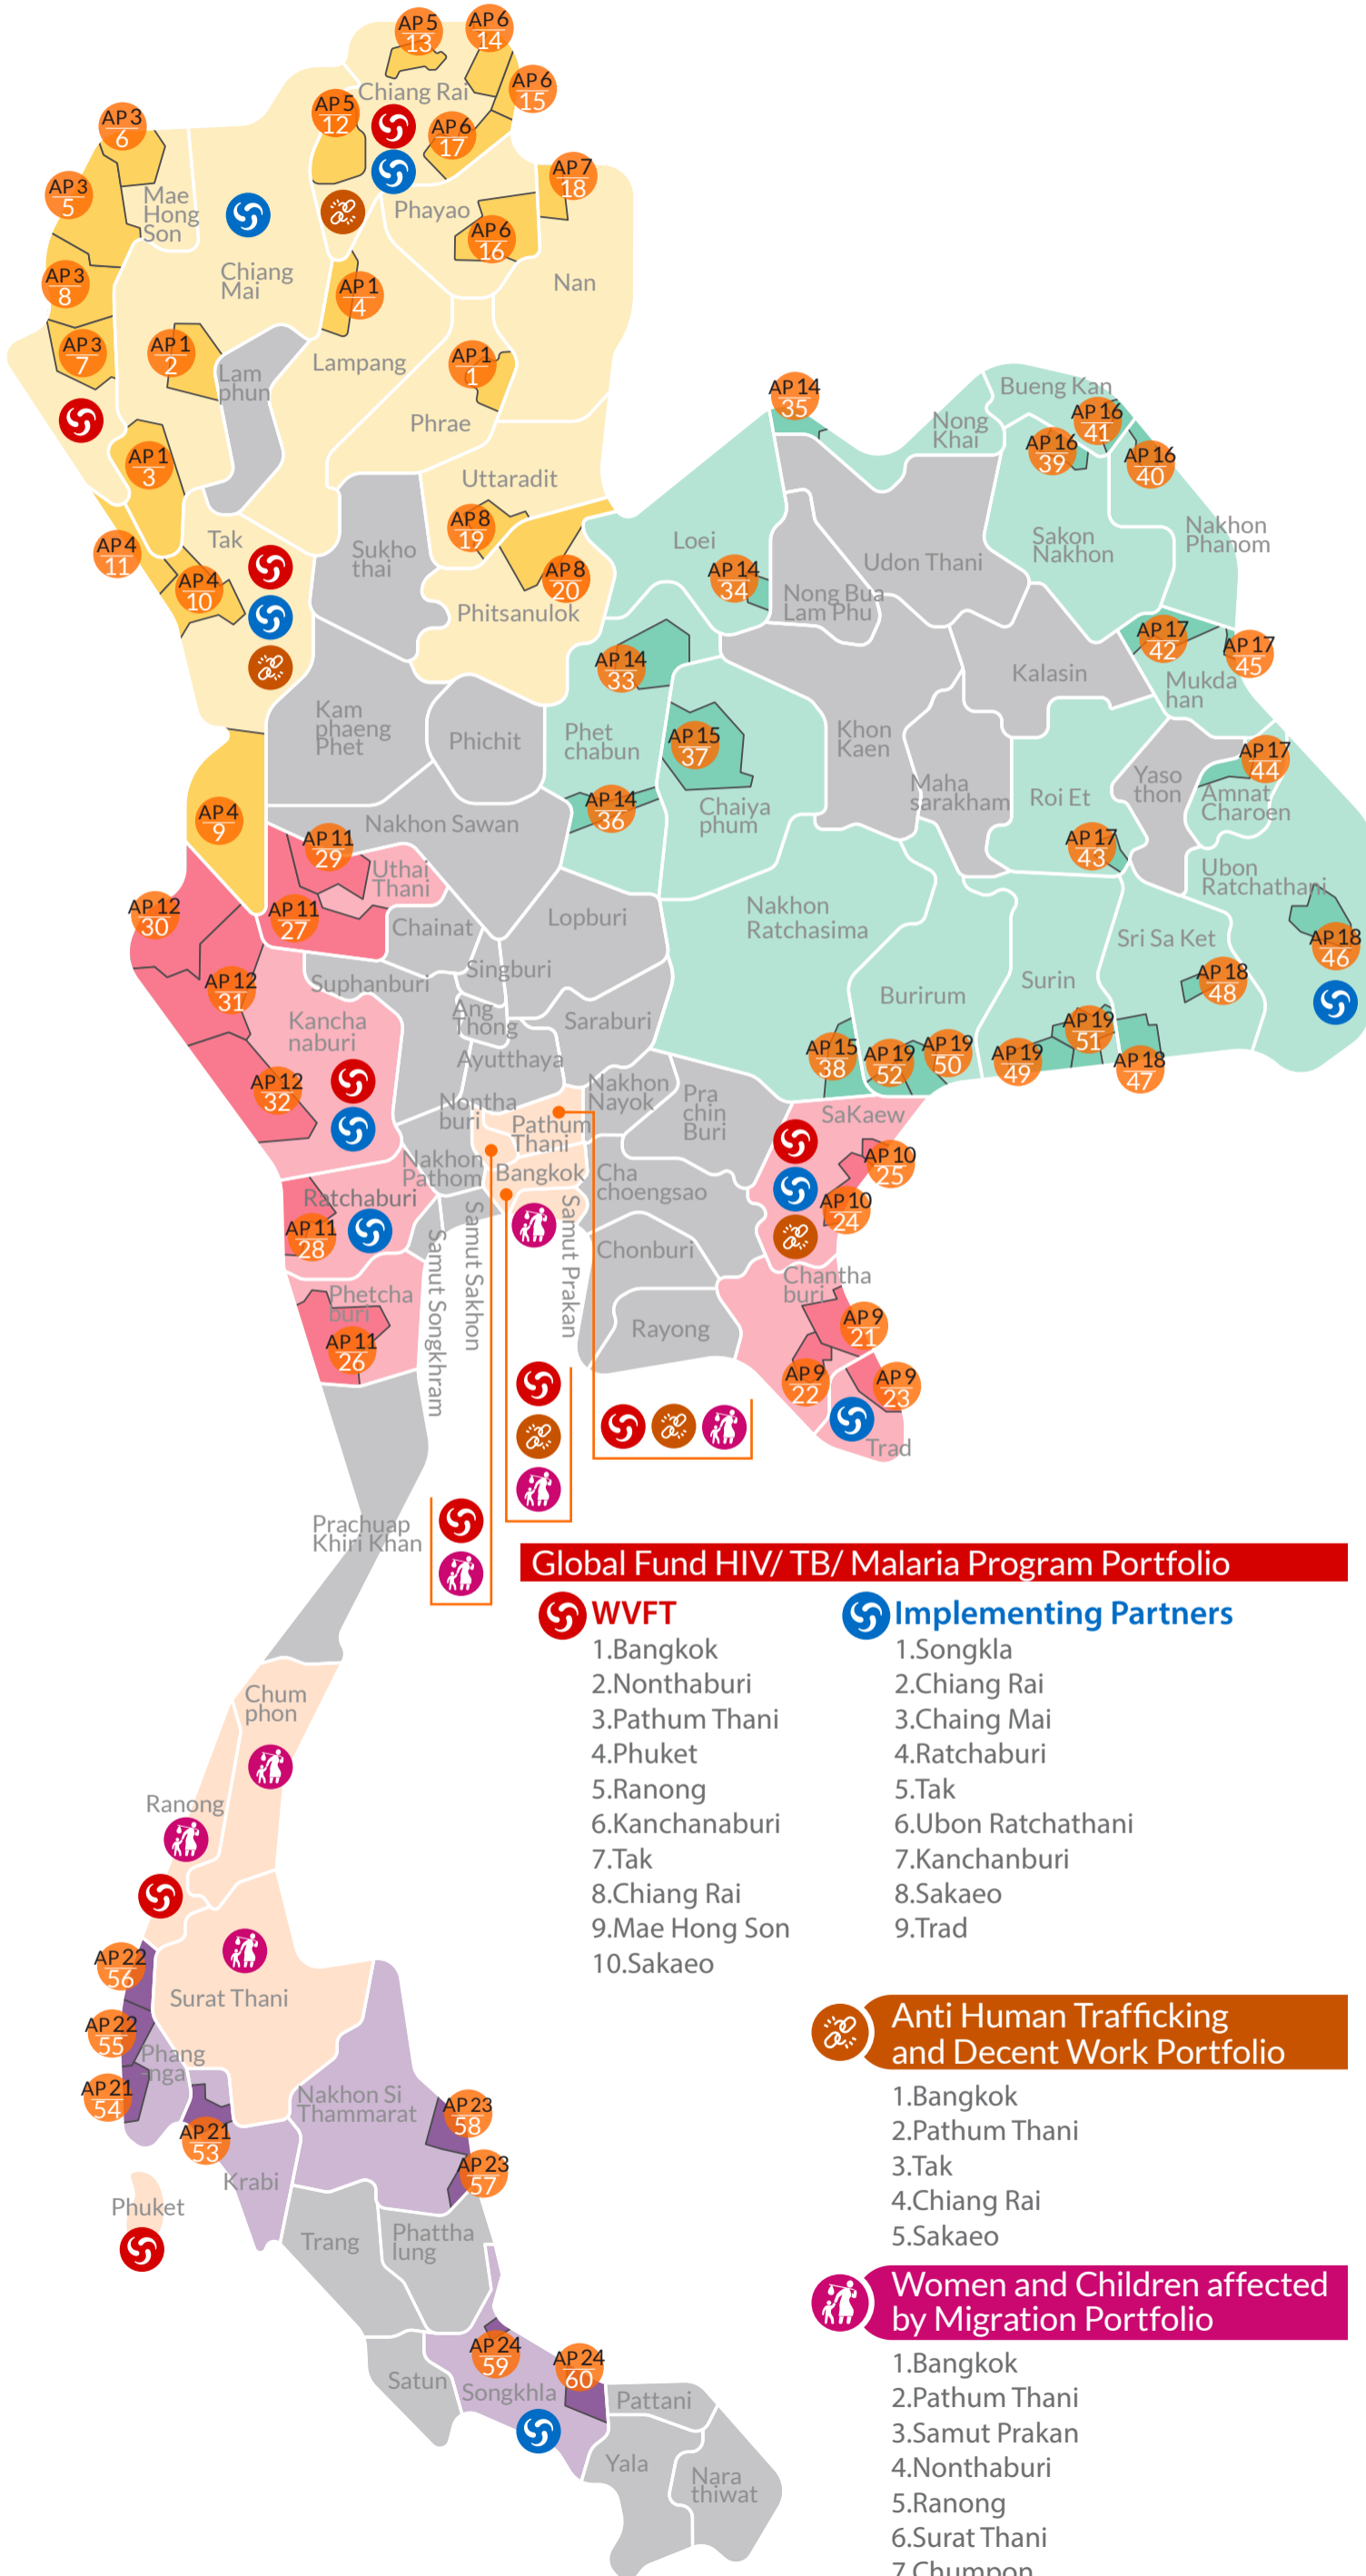

DEVELOPMENT AREA IN FY2024

World Vision Foundation of Thailand

Sponsorship and Corporate-Funded Programme Area

21 Area Programmes (APs)
36 Provinces

RC in FY 24: 38,479 children

North

- AP 1 - Chiang Mai
  - 1 Huayrong
  - 2 Banpae
  - 3 Omkoi
  - 4 Muangpan
- AP 3 - Mae Hong Son
  - 5 Maehongson
  - 6 Pangmapha
  - 7 Maelanoi
  - 8 Khun Yuam
- AP 4 - Tak
  - 9 Umphang
  - 10 Mae Ra Mad
  - 11 Tha Song Yang
- AP 5 - Chiang Rai (Western)
  - 12 Maesruay
  - 13 Maesalong
- AP 6 - Chiang Rai (Eastern)
  - 14 Songphinong
  - 15 Phayapipak
  - 16 Pachangnoi
  - 17 Tabtao
- AP 7 - Nan
  - 18 Thumwiangkhae
- AP 8 - Phitsanulok - Uttaradit
  - 19 Thongsanenkan
  - 20 Chattrakant

Central

- AP 9 - Chanthaburi - Trat
  - 21 Pongnamorn
  - 22 Makham
  - 23 Borai
- AP 10 - Sa Kaew
  - 24 Aranyaprathet
  - 25 Koksung
- AP 11 - Phetchaburi - Ratchaburi
  - 26 Kangkrajana
  - 27 Banrai
  - 28 Suanphueng
  - 29 Lansak
- AP 12 - Kanchanaburi
  - 30 Sangklaburi
  - 31 Thongphapoom
  - 32 Saiyok

Northeast

- AP 14 - Loei - Nong Khai
  - 33 Lomkao
  - 34 Phakhao
  - 35 Sangkhom
  - 36 Bueng Sam Phan
- AP 15 - Chaiyaphum - Nakhon Ratchasima
  - 37 Nongbudaeng
  - 38 Soengsang
- AP 16 - Nakhon Phanom - Sakon Nakhon
  - 39 Khamtakla
  - 40 Banpang
  - 41 Buengkhonglong
- AP 17 - Mukdahan - Amnat Charoen
  - 42 Dongluang
  - 43 Nonghi
  - 44 Senangkanikom
  - 45 Wanyai
- AP 18 - Sisaket - Ubon Ratchathani
  - 46 Sirinthorn
  - 47 Phusing
  - 48 Srirattana
- AP 19 - Buriram - Surin
  - 49 Sangkha
  - 50 Lahansai
  - 51 Kapcshoeng
  - 52 Non Din Daeng

South

- AP 21 - Krabi - Phang Nga
  - 53 Aowluek
  - 54 Taimuang
- AP 22 - Phang Nga
  - 55 Takuapa
  - 56 Kuraburi
- AP 23 - Nakhon Si Thammarat
  - 57 Huasai
  - 58 Pakpanang
- AP 24 - Songkhla
  - 59 Satingphra
  - 60 Thepha

Global Fund HIV/ TB/ Malaria Program Portfolio

WVFT

1. Bangkok
2. Nonthaburi
3. Pathum Thani
4. Phuket
5. Ranong
6. Kanchanaburi
7. Tak
8. Chiang Rai
9. Mae Hong Son
10. Sakaeo

Implementing Partners

1. Songkla
2. Chiang Rai
3. Chiang Mai
4. Ratchaburi
5. Tak
6. Ubon Ratchathani
7. Kanchanaburi
8. Sakaeo
9. Trad

Anti Human Trafficking and Decent Work Portfolio

1. Bangkok
2. Pathum Thani
3. Tak
4. Chiang Rai
5. Sakaeo

Women and Children affected by Migration Portfolio

1. Bangkok
2. Pathum Thani
3. Samut Prakan
4. Nonthaburi
5. Ranong
6. Surat Thani
7. Chumphon